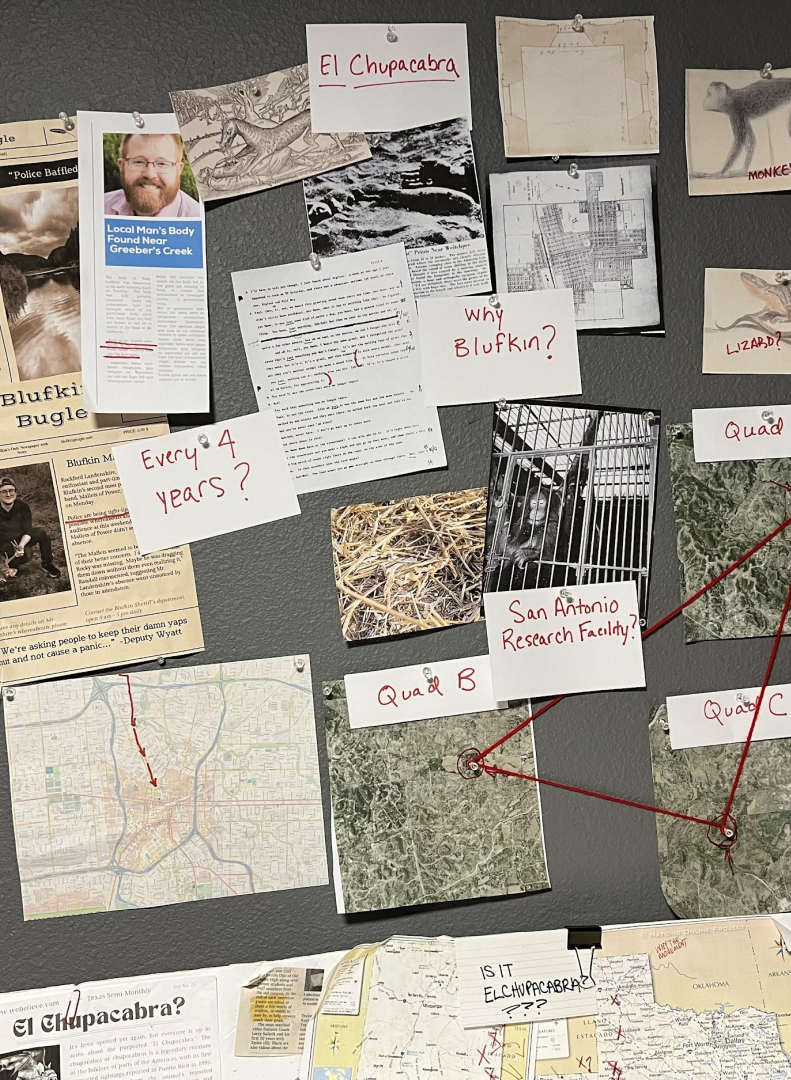

Bright Eye Pictures

Cinematographer:

Chris Martin

Composer:

Matt Bukaty

LOGLINE

A young cryptozoologist hunts the legendary El Chupacabra in hopes of collecting a \$50,000 reward with the help of his estranged best friend and his childhood crush.

SYNOPSIS

It's been eight years since Pete Mackey and his "Chupacabra Club" swore a blood oath to defend their tiny Texas town from El Chupacabra. When townsfolk start to disappear again, Pete reunites his childhood gang to honor the promise they made to "rid the town of the beast."

The crew's pursuit of El Chupacabra leads them to a secret underground compound right beneath their town and pits them against an elite squad of mercenaries deployed by a shadowy global corporation bent on world domination. Pete's team must square off against the soldiers, destroy the Chupacabra and save the town.

The Legend of El Chupacabra is a sci-fi horror-comedy inspired by classic 80s films like "E.T." and "The Goonies." It's laugh-out-loud funny with a tone reminiscent of "Austin Powers" and recent horror-comedy smash "Cocaine Bear."